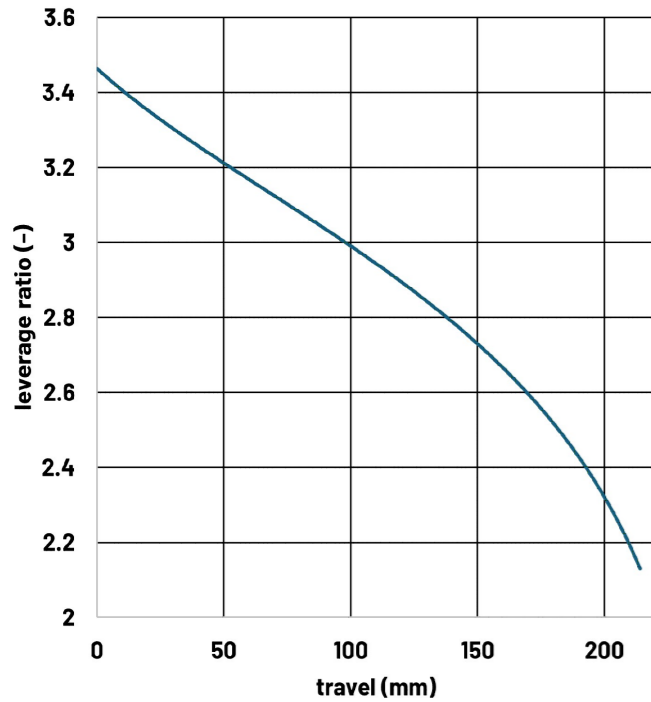

RAGE 3 R CF

Exploded Drawing- Spare Parts- Standards

LEVERAGE RATIO

Standards

Max. fork length (axle to crown)	605 mm
Shock length	225 mm
Shock stroke	75 mm
Shock mount top	Ø8 x 30 mm
Shock mount bottom	Trunnion
Rear wheel travel	215 mm
Brake mount	Post mount 200 mm
Seat post diameter	31.6 mm
Seat clamp diameter	36.4 mm
Head set (S.H.I.S)	Top: ZS56 / Bottom: ZS56
Rear wheel axle	Sixpack (Ø12 x 157 mm)
Rear hub width	157 mm
Chain line	56.5 mm
Chain guide mount	ISCG 05
Tire size front	29"
Tire size rear	27.5" / 29"