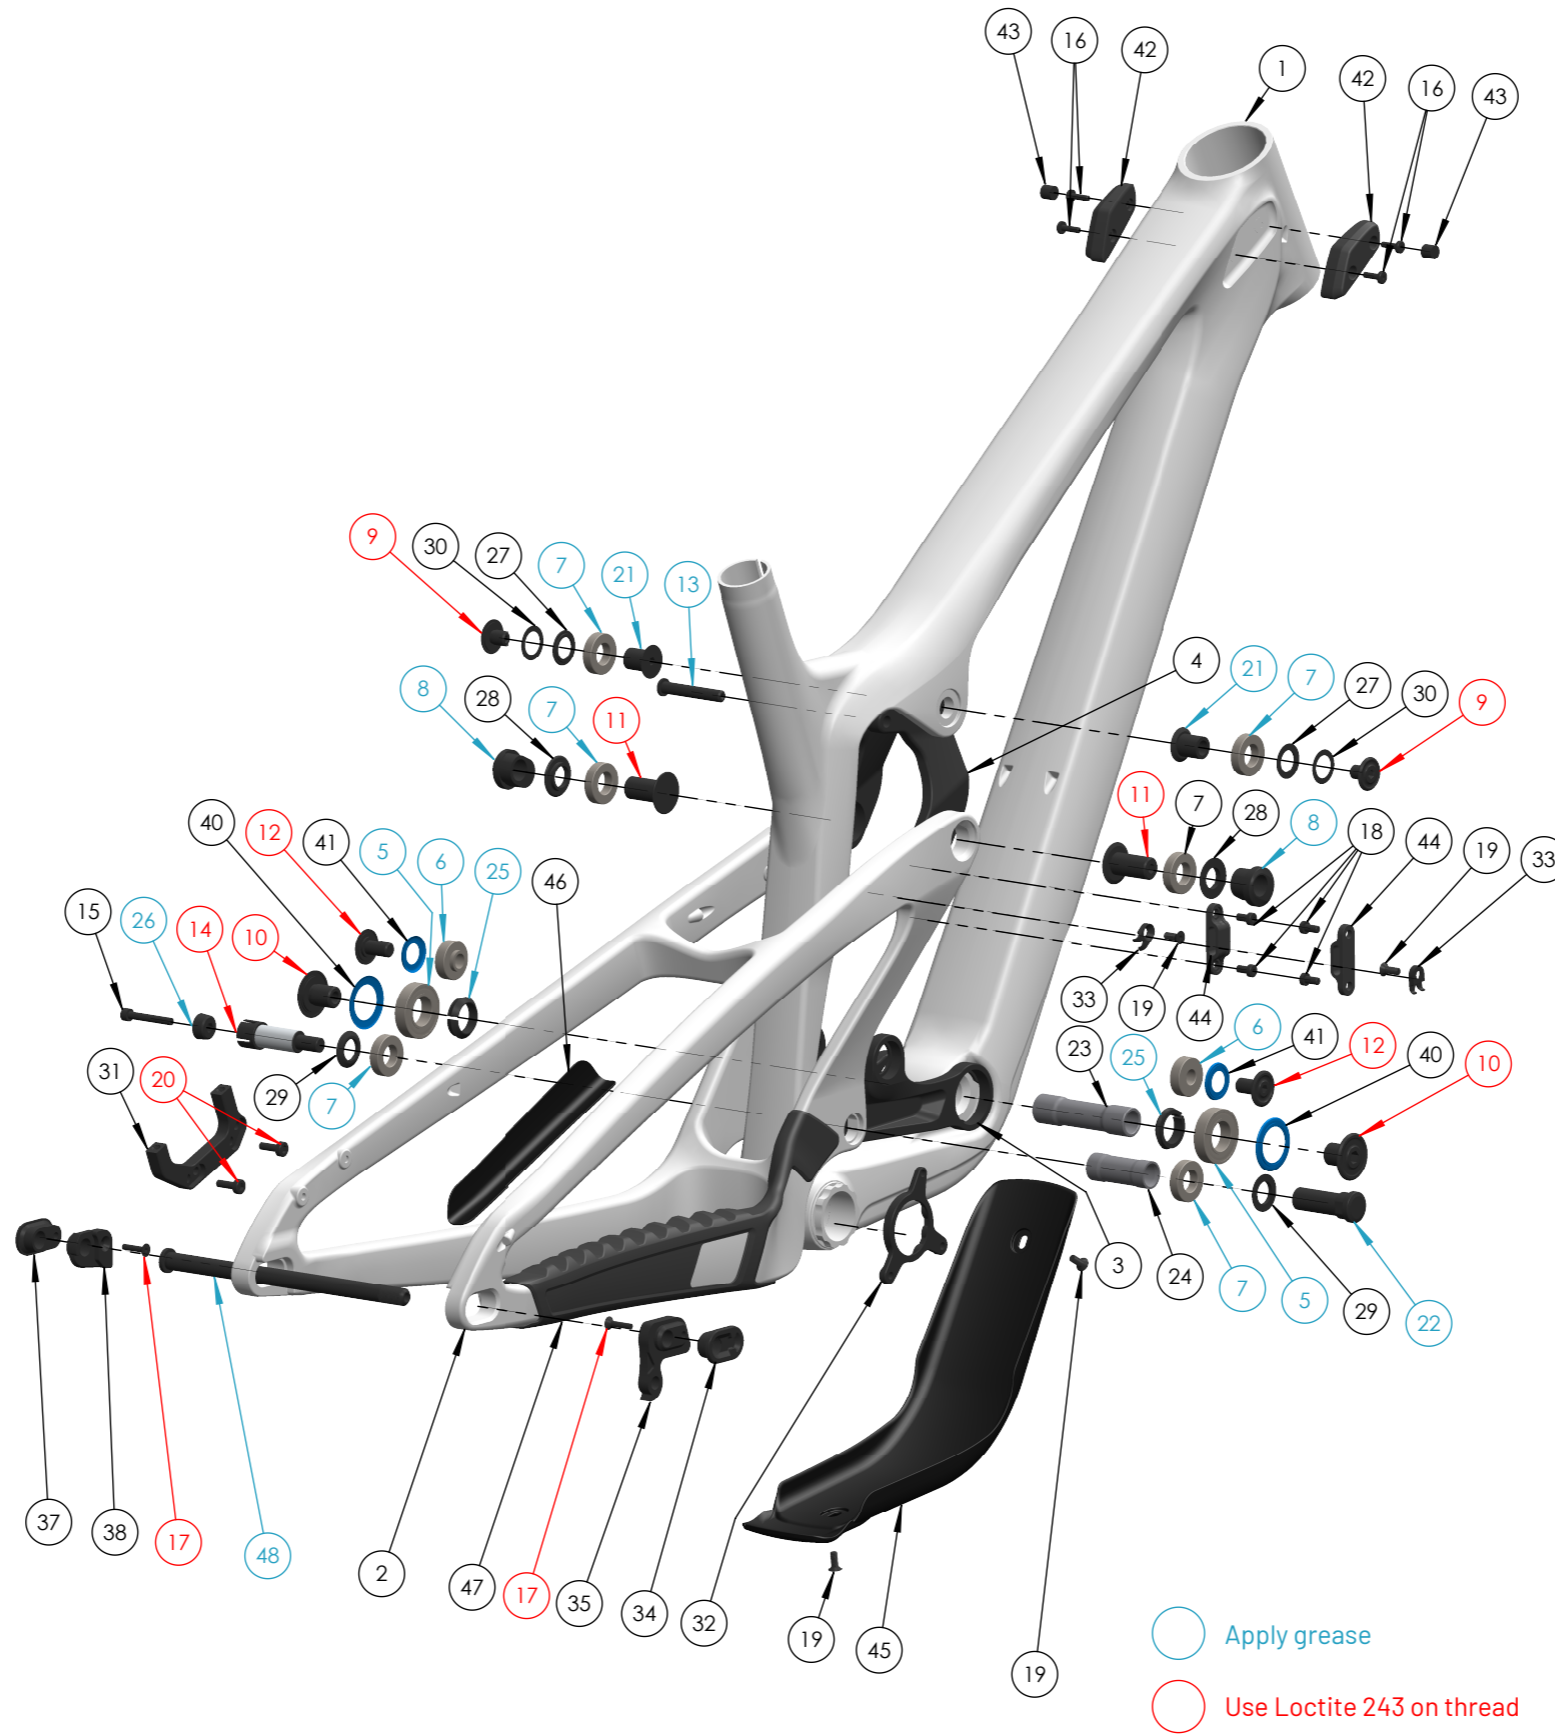

RAGE 3 R CF

Exploded Drawing- Spare Parts- Standards

LEVERAGE RATIO

Standards

Max. fork length (axle to crown)	605 mm
Shock length	225 mm
Shock stroke	75 mm
Shock mount top	Ø8 x 30 mm
Shock mount bottom	Trunnion
Rear wheel travel	215 mm
Brake mount	Post mount 200 mm
Seat post diameter	31.6 mm
Seat clamp diameter	36.4 mm
Head set (S.H.I.S)	Top: ZS56 / Bottom: ZS56
Rear wheel axle	Sixpack (Ø12 x 157 mm)
Rear hub width	157 mm
Chain line	56.5 mm
Chain guide mount	ISCG 05
Tire size front	29"
Tire size rear	27.5" / 29"