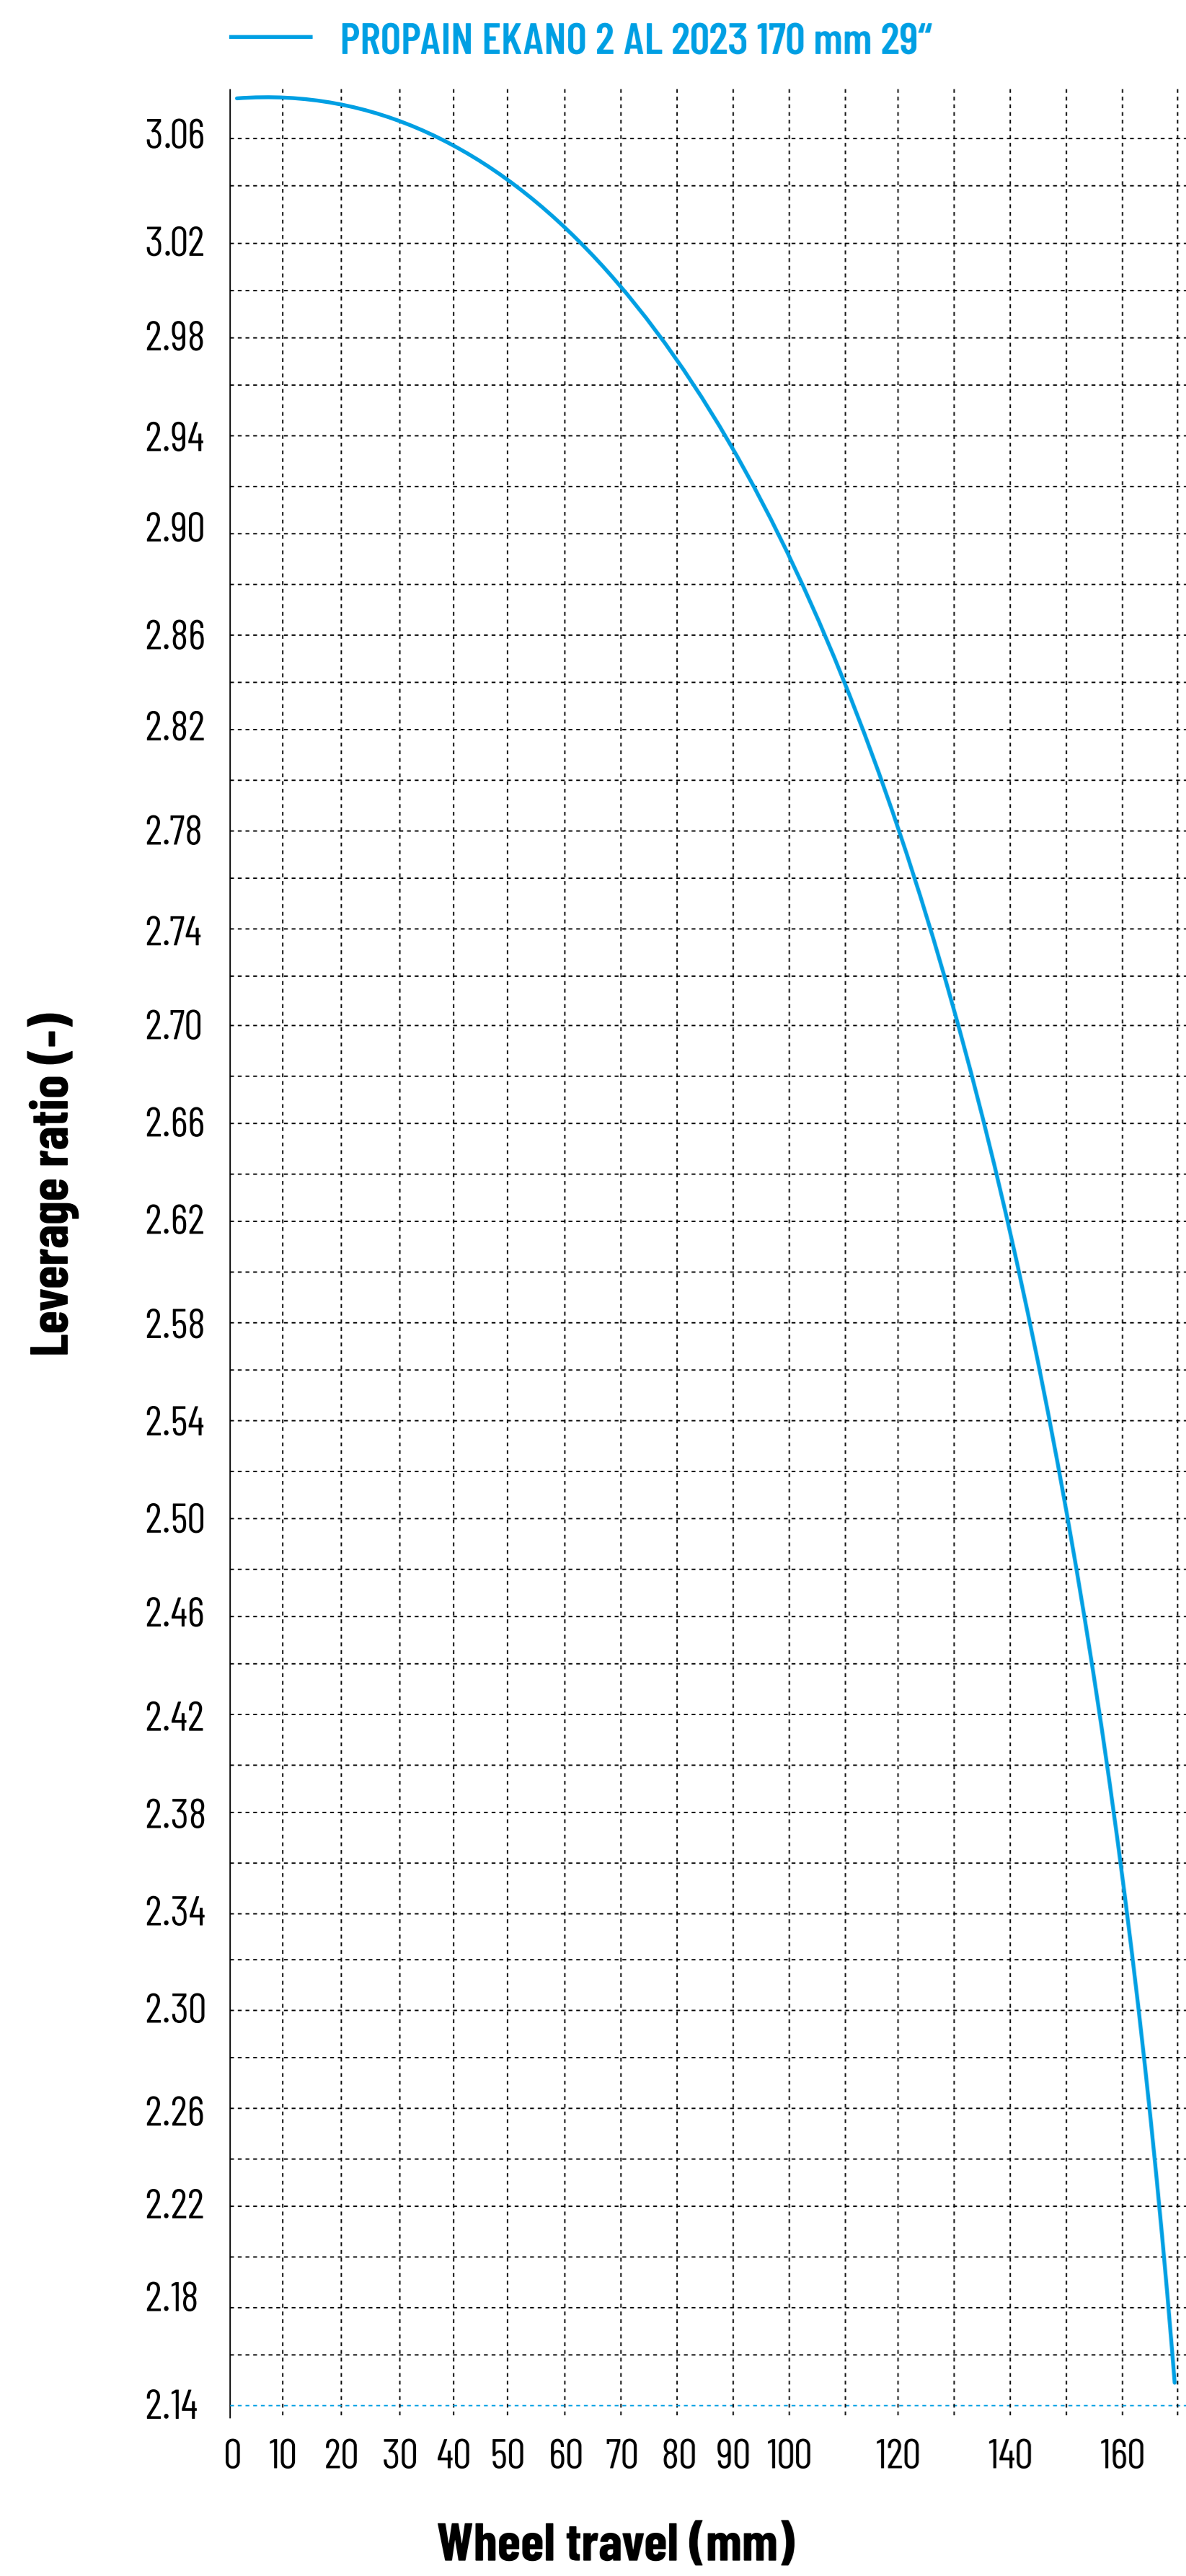

## LEVERAGE RATIO

## EKANO 2 AL - Standards

Shock length	205 mm
Shock stroke	60 mm
Shock mount top	8 mm x 35 mm
Shock mount bottom	TRUNNION
Rear wheel travel	170 mm
Brake mount	Post mount 200 mm
Seat post diameter	31,6 mm
Seat clamp diameter	34,9 mm
Head set (S.H.I.S.)	Top: ZS56 / Bottom: ZS56
Rear wheel axle	12 mm
Rear hub width	148 mm
Tire size front	29"
Tire size rear	27,5"
Max. Fork travel	190 mm